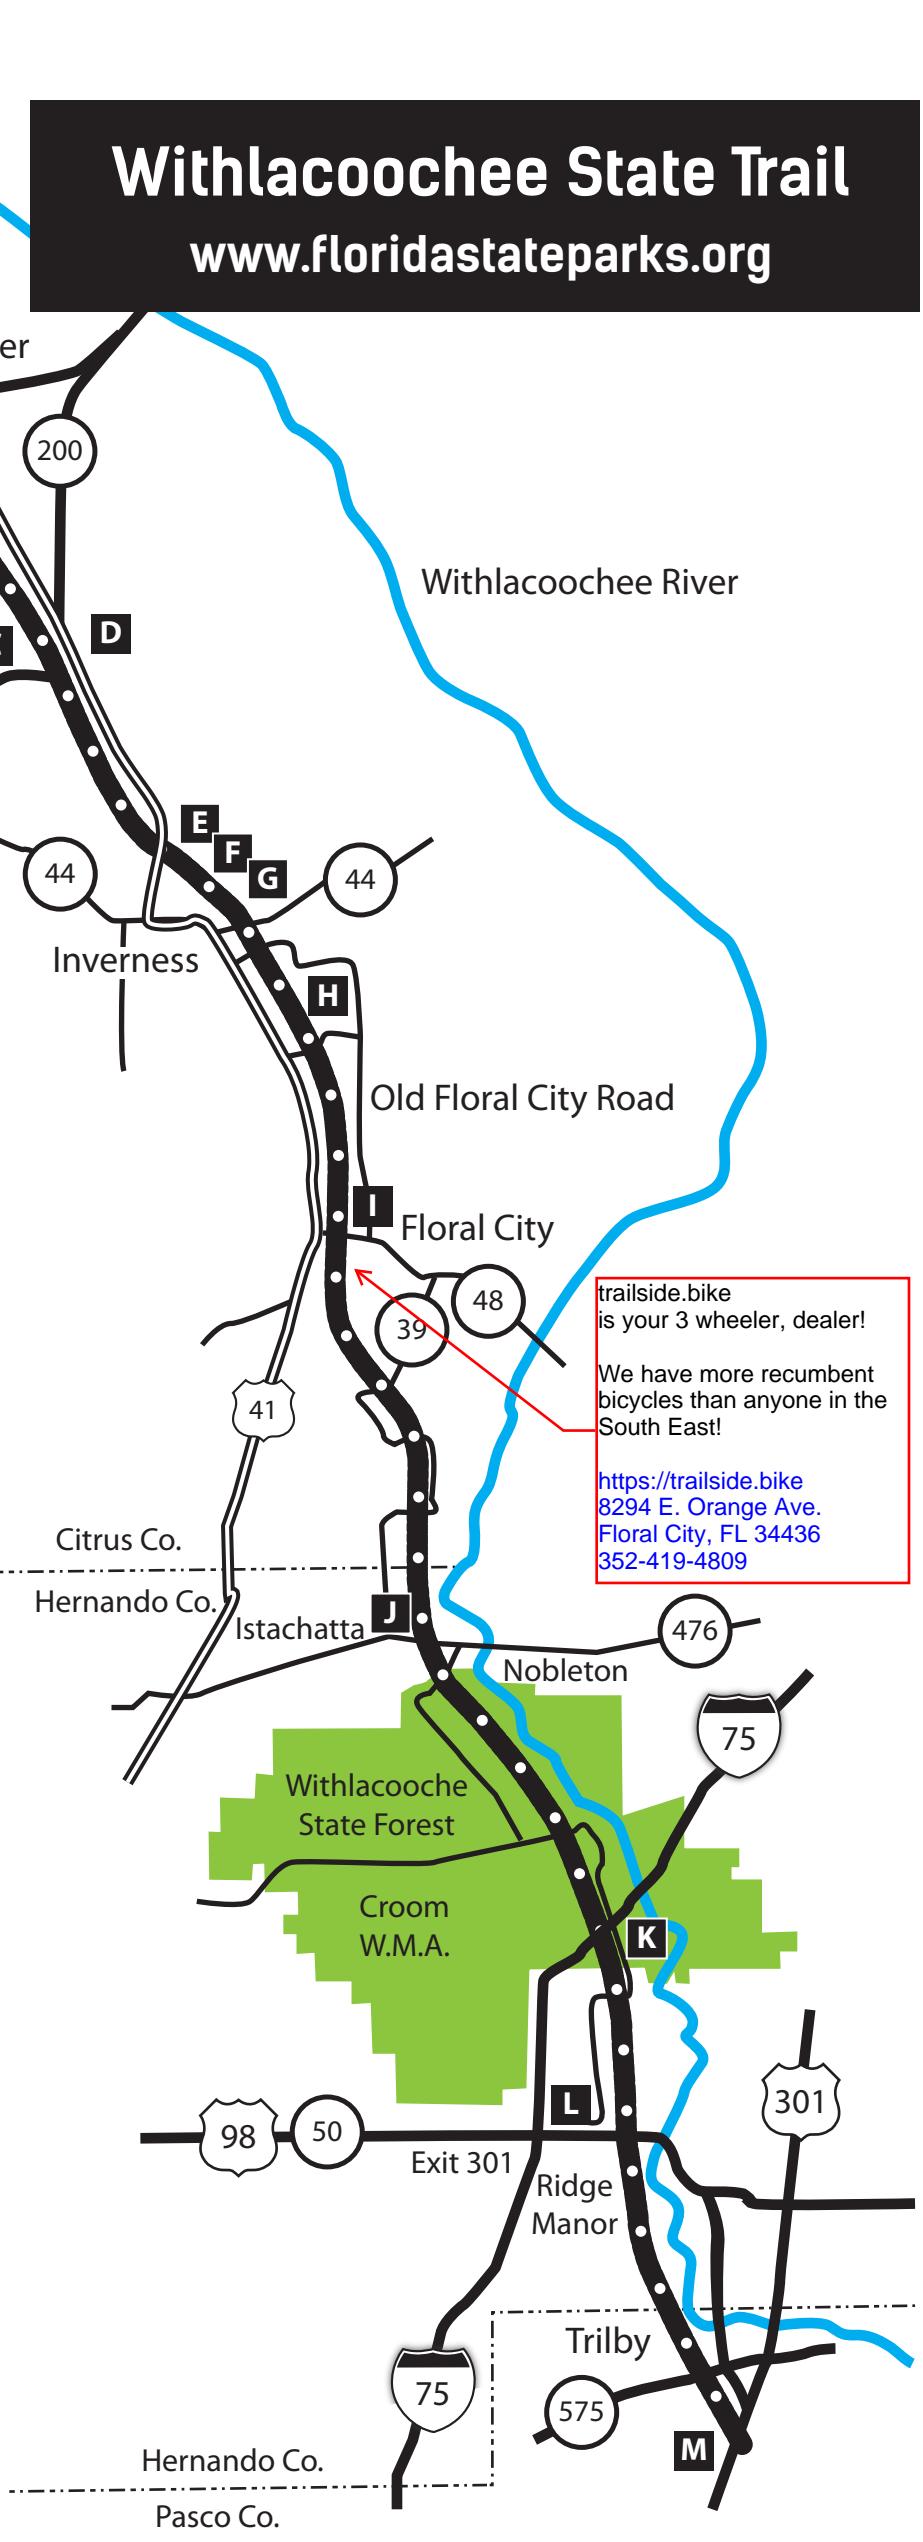

Withlacoochee State Trail

www.floridastateparks.org

POINTS OF INTEREST	
A	Gulf Junction Trailhead
B	South Citrus Springs Trailhead
C	Hernando Trailhead
D	Hernando Beach County Park
E	Lake Henderson Trestle
F	Apopka Trailhead
G	Wallace Brooks Park
H	Fort Cooper State Park
I	Floral City Rest Area
J	Townsen Lake Preserve
K	Silver Lake Recreation
L	Ridge Manor Trailhead
M	Owensboro Trailhead

DOTS mark the site of the railroad mile posts. Most of the mile posts remain intact along the trail.

TRAIL **NORTH** **MILES**

trailside.bike
is your 3 wheeler, dealer!

We have more recumbent bicycles than anyone in the South East!

<https://trailside.bike>
8294 E. Orange Ave.
Floral City, FL 34436
352-419-4809